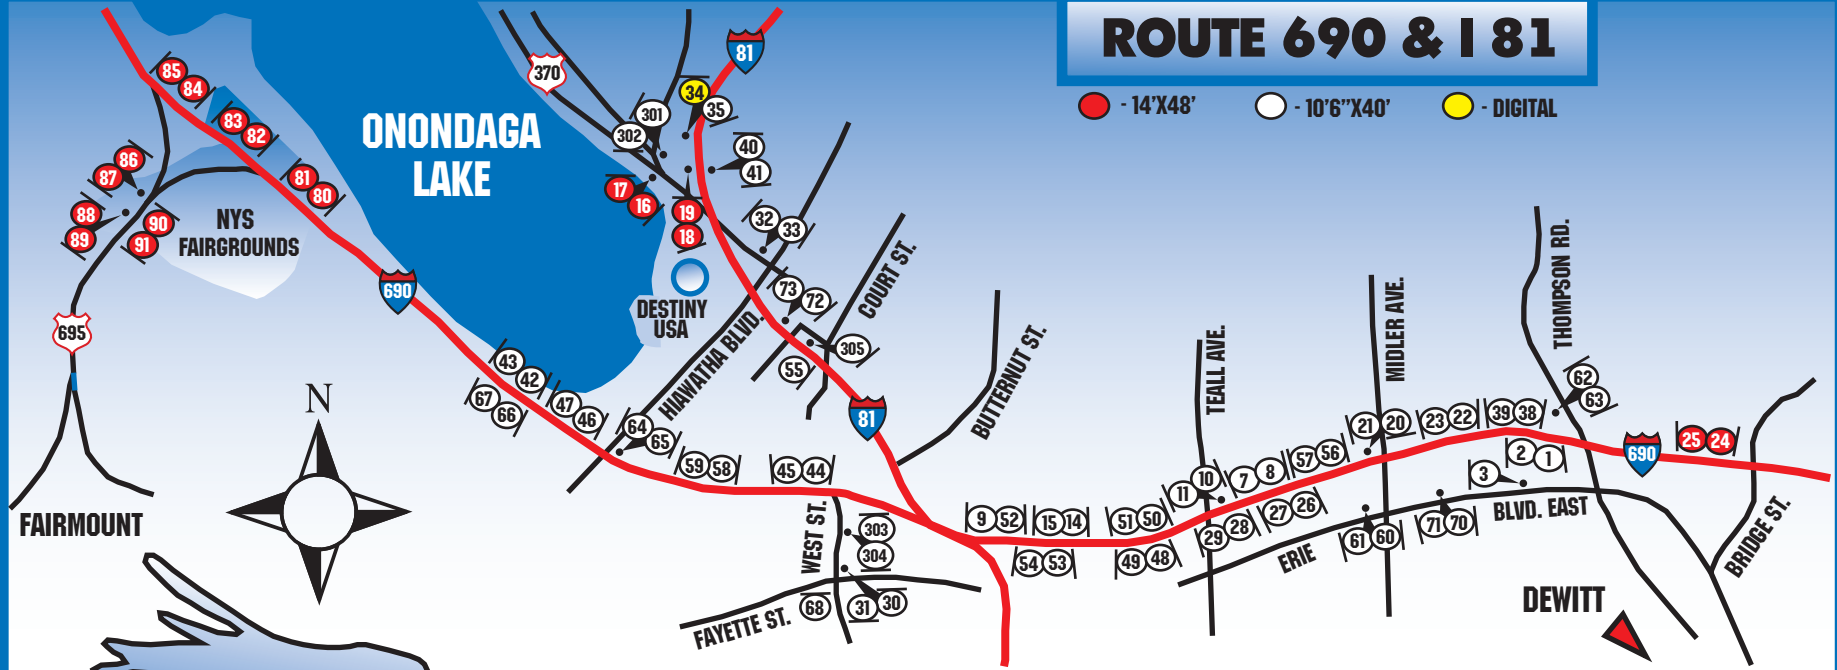

ROUTE 690 & I 81

● - 14'X48' ○ - 10'6"X40' ● - DIGITAL

PARK OUTDOOR

SYRACUSE DIVISION

700 HARTWELL AVENUE

EAST SYRACUSE, NY 13057

(315) 463-2099 - FAX (315) 463-2199

www.parkoutdoor.com

ROUTE 481